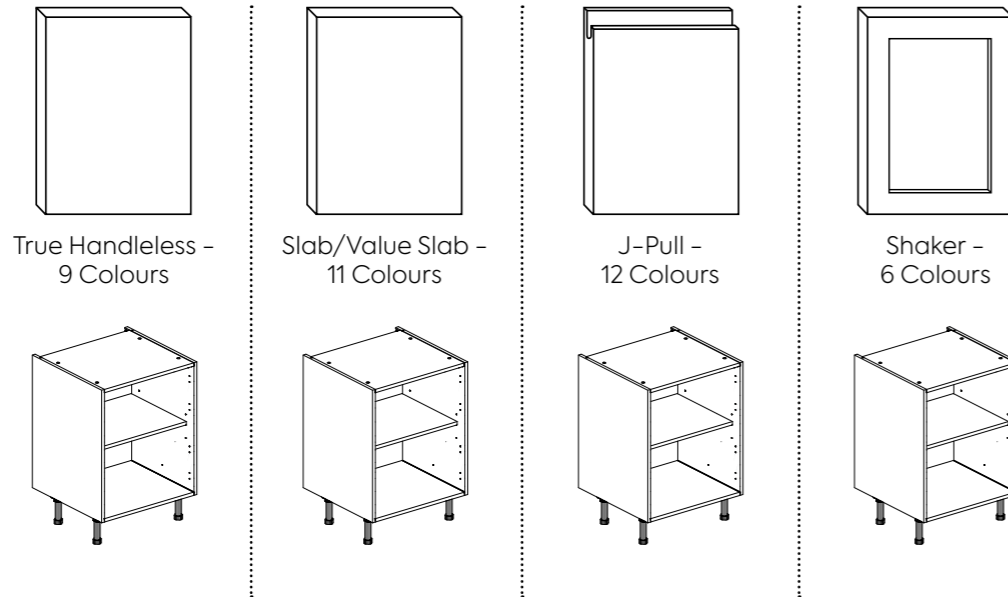

## FINISHING TOUCHES

Handles	61
Sinks & Taps	62
Cutlery Trays	63
Bins	63
Worktops	64

**feefo** ★★★★★ Review

**TOP PRODUCT & PROFESSIONAL SERVICE!**  
Great product and excellent delivery! Customer service was excellent, very helpful!

**EASY TO CHOOSE**

**PRE-SELECTED RANGE OF BEST SELLERS**

- Choose your door style
- Choose your colour
- Choose your cabinet sizes
- Choose your accessories

**EASY TO BUY**

- All components included within one sku code
- All doors are pre-drilled