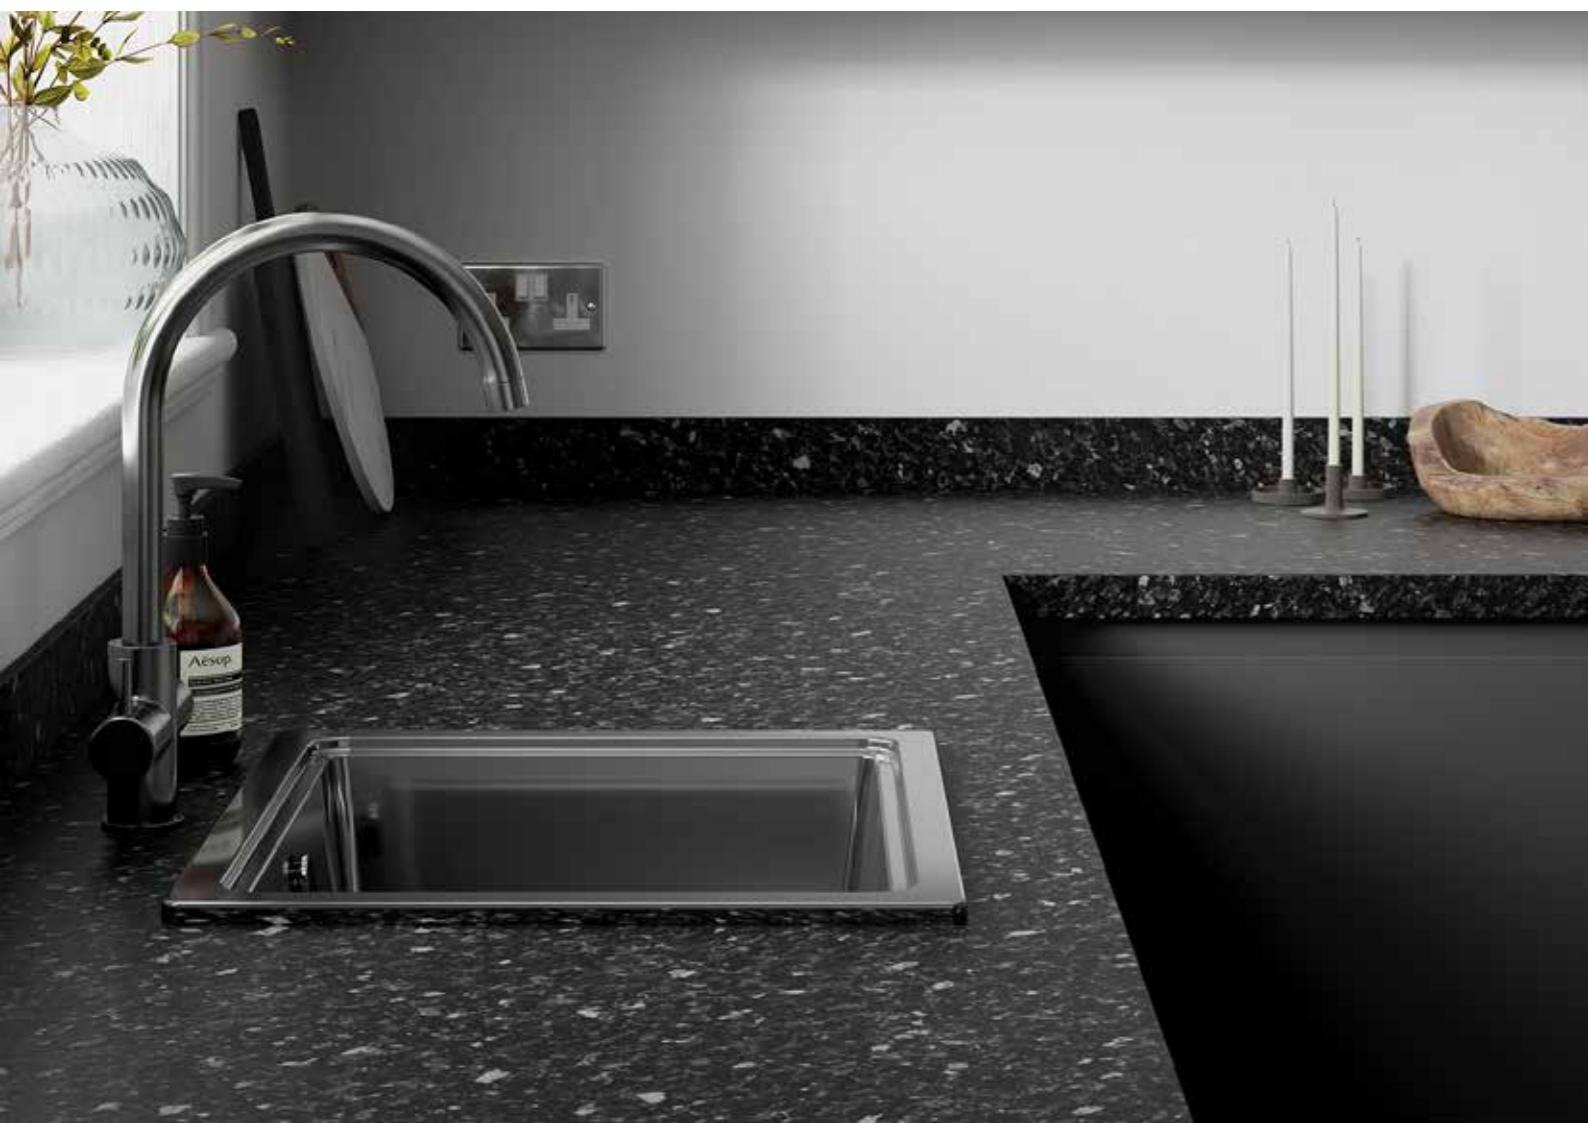

SINKS & TAPS

Single Lever Tap

Chrome	
Size	181mm H x 217mm reach
Tap	Single lever
Code	FKKT001

Twin Lever Tap

Chrome	
Size	348mm H x 194mm reach
Tap	Twin levers
Code	FKKT002

1.0 Bowl Sink

Stainless Steel	
Size	860mm L x 500mm W
Drainer	Reversible
Code	FKKS001

1.5 Bowl Sink

Stainless Steel	
Size	1000mm L x 500mm W
Drainer	Reversible
Code	FKKS002

Single Lever Tap

- Simple, understated and extremely practical
- Perfect for the compact kitchen
- Classic single lever tap
- Operates at low water pressure

Twin Lever Tap

- High spout for easily filling large pans or vases
- Sweeping swan neck
- Stylish operating handles
- Dual handles for ease of use

1.0 Bowl Sink

- 1.0 Bowl, Inset, Reversible
- Overall Size 860 x 500mm
- Bowl 420 x 345 x 170mm
- Min Base Cabinet 450mm
- Waste kit with space-saving pipe
- Basket Strainer

1.5 Bowl Sink

- 1.5 Bowl, Inset, Reversible
- Overall Size 950 x 500mm
- Main Bowl 420 x 330 x 170mm
- Second Bowl 160 x 310 x 130mm
- Min Base Cabinet 600mm
- Waste kit with space-saving pipe
- Basket strainer

CUTLERY TRAYS

500 Tray

Grey	
Size	500mm wide
Split	5 compartments
Code	KKTRAY500

600 Tray

Grey	
Size	600mm wide
Split	6 compartments
Code	KKTRAY600

800 Tray

Grey	
Size	800mm wide
Split	8 compartments
Code	KKTRAY800

CUTLERY TRAYS for the True Handleless Range Only

500 Tray

Graphite	
Size	500mm wide
Split	5 compartments
Code	KKCUTLERY001

600 Tray

Graphite	
Size	600mm wide
Split	6 compartments
Code	KKCUTLERY002

800 Tray

Graphite	
Size	800mm wide
Split	8 compartments
Code	KKCUTLERY003

BINS

450 Bin

Grey	
Size	450mm wide
Split	3 compartments
Code	KKBIN450

450 Bin

- Grey Plastic finish
- Simply screws to cabinet bottom panel
- 2 x 8 litres, 1 x 18 litre bin
- Swivel-up flap for smaller items