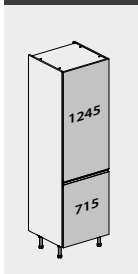

600 Larder Cabinet

1970mm H x 600mm W x 570mm D

Colour	S/Gloss	U/Matt
W	FKKR0034	FKKR0534
C	FKKR0134	FKKR0634
LG	FKKR0234	FKKR0734
DG	FKKR0334	FKKR0834
G	FKKR0434	FKKR0934
SG	-	FKKR1134
IB	-	FKKR1334