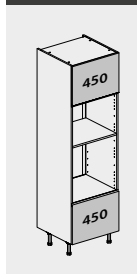

600 Oven & Microwave Housing

1970mm H x 600mm W x 570mm D

Colour	S/Gloss	U/Matt
W	FKKR0032	FKKR0532
C	FKKR0132	FKKR0632
LG	FKKR0232	FKKR0732
DG	FKKR0332	FKKR0832
G	FKKR0432	FKKR0932
SG	-	FKKR1132
IB	-	FKKR1332