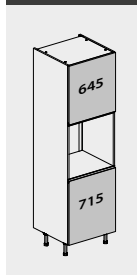

600 Single Oven Housing

1970mm H x 600mm W x 570mm D

Colour	S/Gloss	U/Matt
W	FKKR0031	FKKR0531
C	FKKR0131	FKKR0631
LG	FKKR0231	FKKR0731
DG	FKKR0331	FKKR0831
G	FKKR0431	FKKR0931
SG	-	FKKR1131
IB	-	FKKR1331