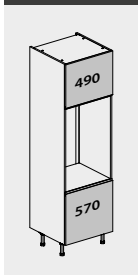

600 Double Oven Housing

1970mm H x 600mm W x 570mm D

Colour	S/Gloss	U/Matt
W	FKKR0021	FKKR0521
C	FKKR0121	FKKR0621
LG	FKKR0221	FKKR0721
DG	FKKR0321	FKKR0821
G	FKKR0421	FKKR0921
SG	-	FKKR1121
IB	-	FKKR1321