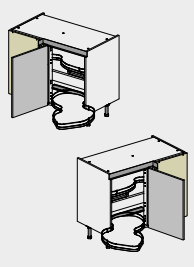

1000 Dual-Handed Nuvola Blind Corner

720mm H x 1000mm W x 570mm D | Planning Dimensions 1150mm x 650mm

Colour	S/Gloss	U/Matt
W	(F/R) KKR0065	(F/R) KKR0565
C	(F/R) KKR0165	(F/R) KKR0665
LG	(F/R) KKR0265	(F/R) KKR0765
DG	(F/R) KKR0365	(F/R) KKR0865
G	(F/R) KKR0465	(F/R) KKR0965
SG	-	(F/R) KKR1165
IB	-	(F/R) KKR1365

**Nuvola Corner Wirework Units
can be purchased separately using
code KKNUVOLA**