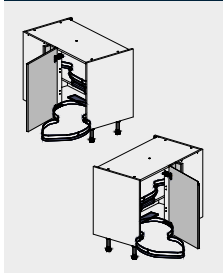

1000 Dual-Handed Nuvola Blind Corner

720mm H x 1000mm W x 570mm D | Planning Dimensions 1150mm x 650mm