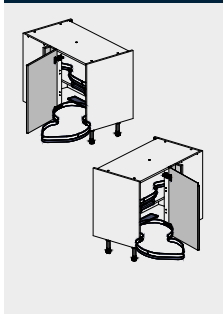

1000 Dual-Handed Nuvola Blind Corner

720mm H x 1000mm W x 570mm D | Planning Dimensions 1150mm x 650mm