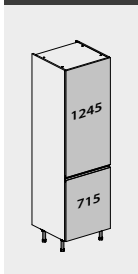

600 Fridge & Freezer Housing

1970mm H x 600mm W x 570mm D

Colour	S/Gloss	U/Matt
W	FKKR0022	FKKR0522
C	FKKR0122	FKKR0622
LG	FKKR0222	FKKR0722
DG	FKKR0322	FKKR0822
G	FKKR0422	FKKR0922
SG	-	FKKR1122
IB	-	FKKR1322

Tall Cabinets are 1970mm H x 570mm D. Adjustable legs are also supplied and are an additional 150mm H.