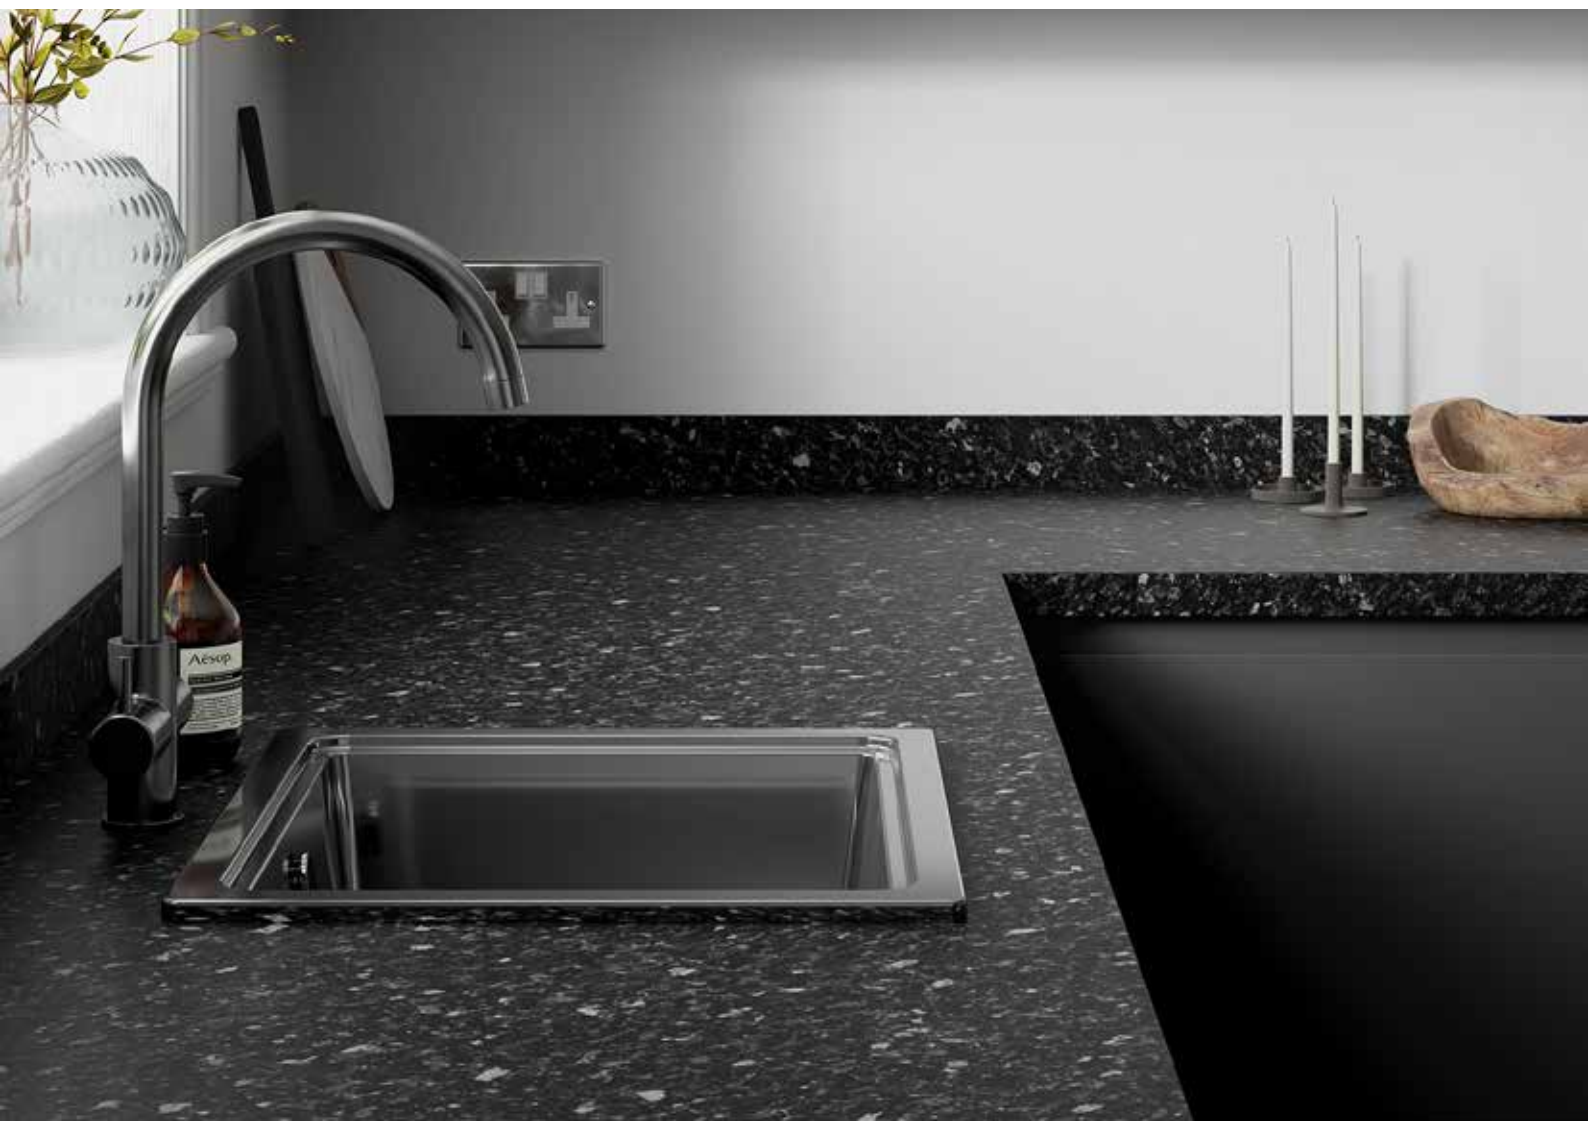

1.5 Bowl Sink

- 1.5 Bowl, Inset, Reversible
- Overall Size 950 x 500mm
- Main Bowl 420 x 330 x 170mm
- Second Bowl 160 x 310 x 130mm
- Min Base Cabinet 600mm
- Waste kit with space-saving pipe
- Basket strainer