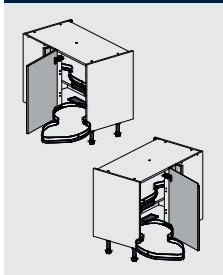

1000 Dual-Handed Nuvola Blind Corner

720mm H x 1000mm W x 570mm D | Planning Dimensions 1150mm x 650mm