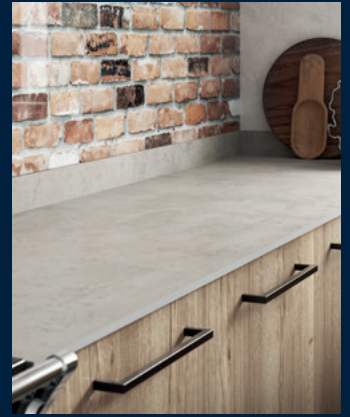

COLOUR RANGE

NEW

ABS Square Edge

6mm Postformed

Our worktops, upstands and breakfast bars are available in 20 stunning finishes.

**MARMO
BIANCO**

Zenith 12mm

**CLOUDY
CEMENT**