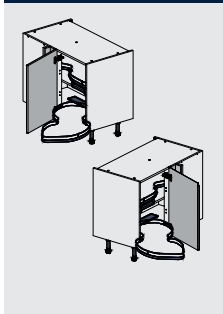

1000 Dual-Handed Nuvola Blind Corner

720mm H x 1000mm W x 570mm D | Planning Dimensions 1150mm x 650mm